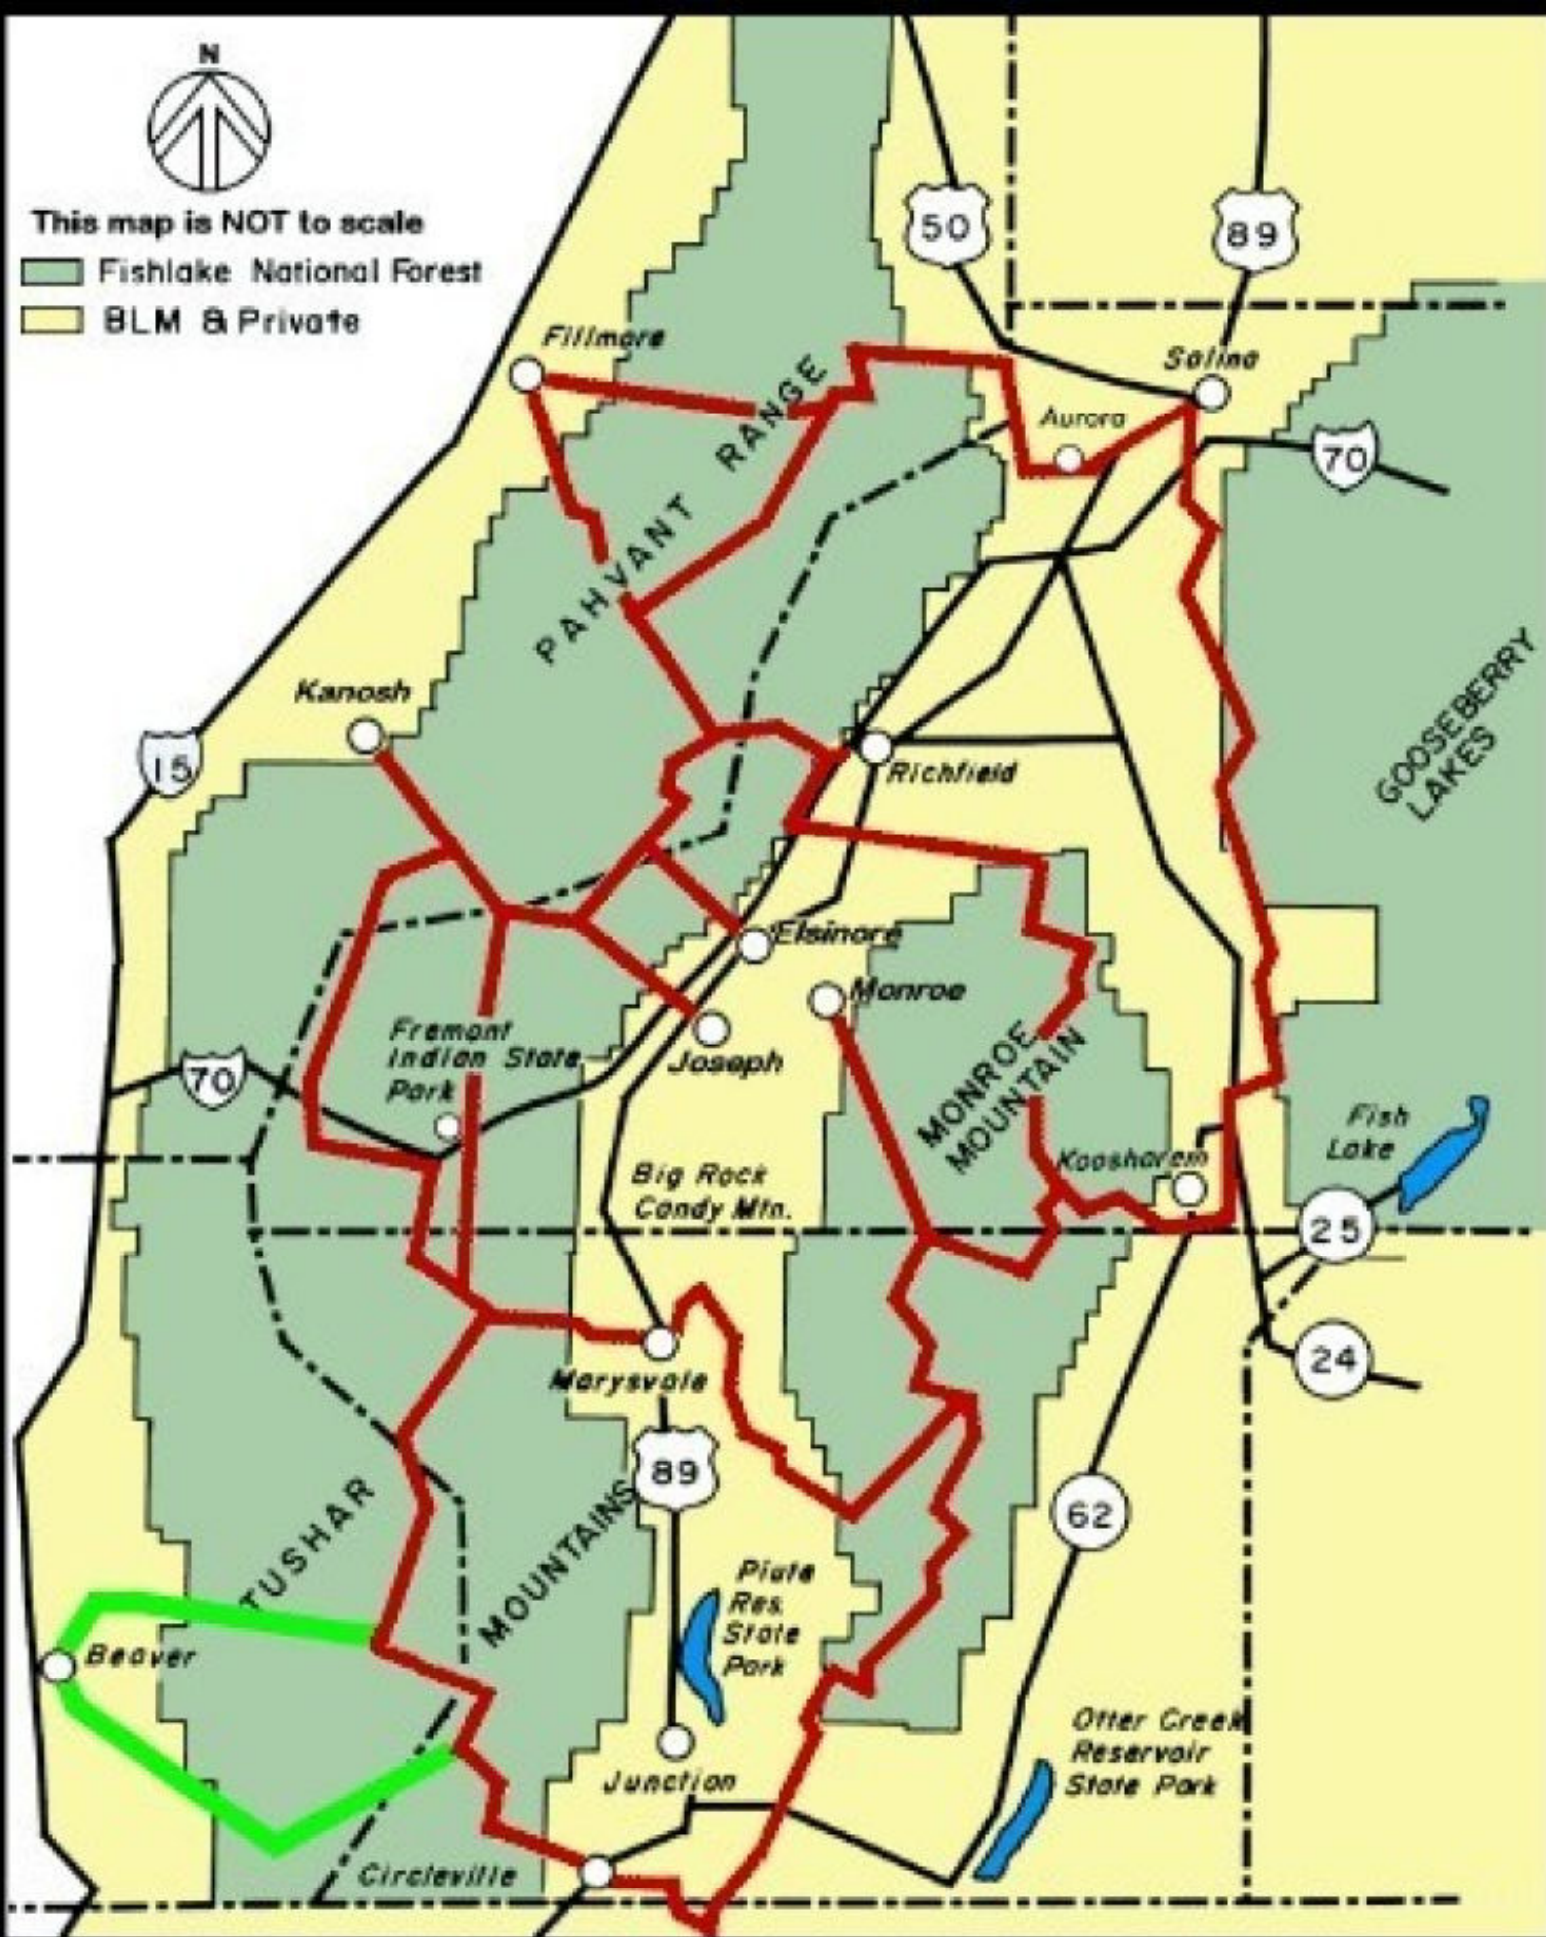

This map is NOT to scale

-  Fishlake National Forest
-  BLM & Private

-  Main Paiute ATV Trails
-  Beaver City & Area Side Trail